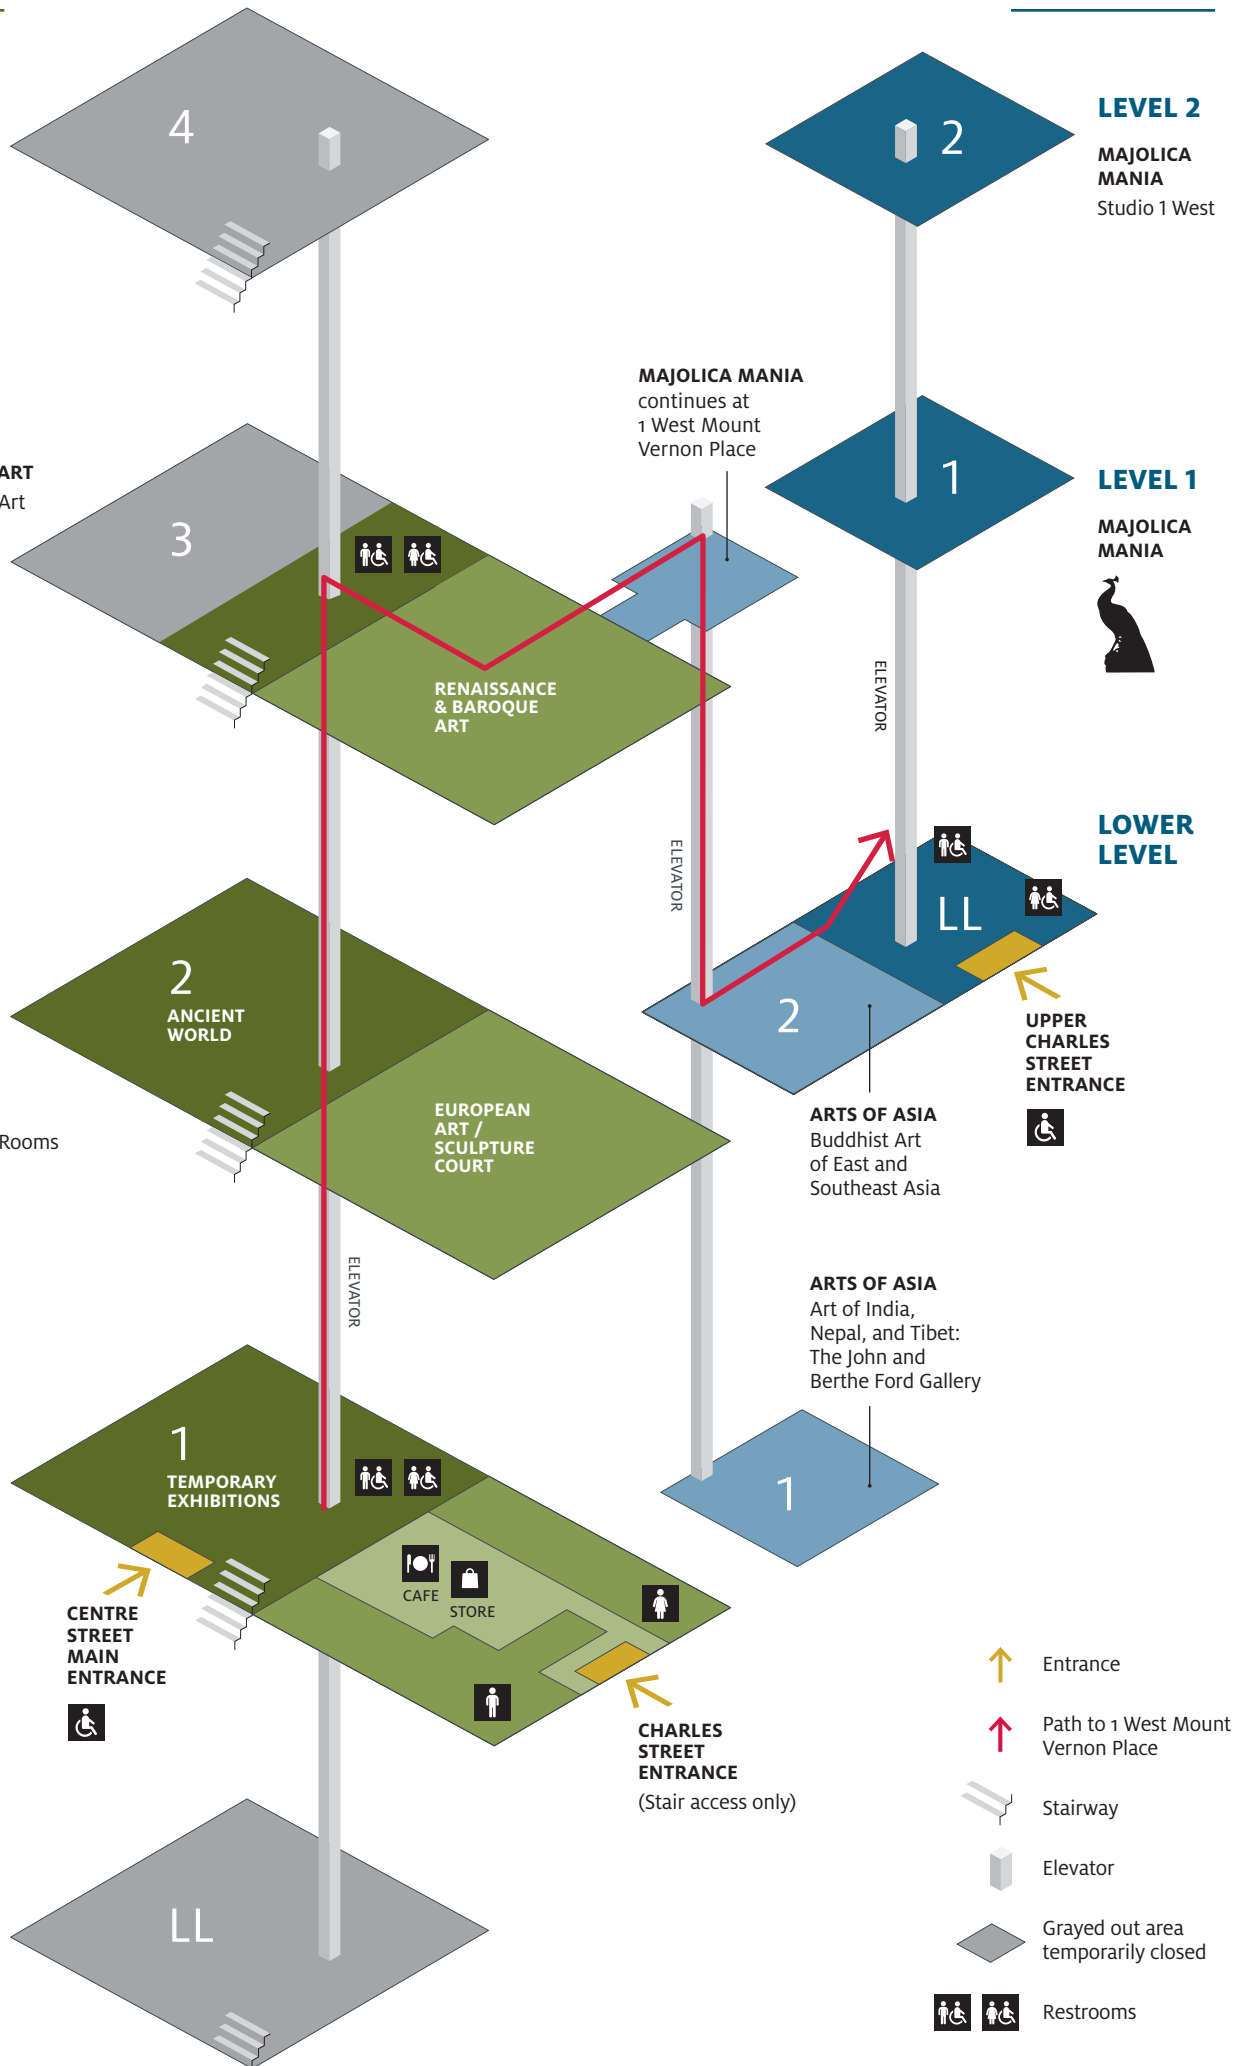

EUROPEAN ART / SCULPTURE COURT

Collector's Study
Arms and Armor
Chamber of Wonders
17th-Century Dutch Cabinet Rooms
The Treasury: Asian and
18th-Century European Art

LEVEL 1

VISITOR EXPERIENCE

TEMPORARY EXHIBITIONS

Museum Store
Museum Cafe
Graham Auditorium

LOWER LEVEL

Temporarily Closed

1 WEST MOUNT VERNON PLACE

LEVEL 2

**MAJOLICA
MANIA**
Studio 1 West

LEVEL 1

**MAJOLICA
MANIA**

LOWER LEVEL

MUSEUM CAMPUS IN MOUNT VERNON

☕ THE WALTERS CAFE
The Cafe serves a changing selection of locally sourced salads, sandwiches, snacks, sweets, along with coffee, beer, and wine.
Members receive a 10% discount.

Wednesday, Friday–Sunday 10 a.m.–5 p.m.
Thursday 1–8 p.m.
Closed Mondays and Tuesdays